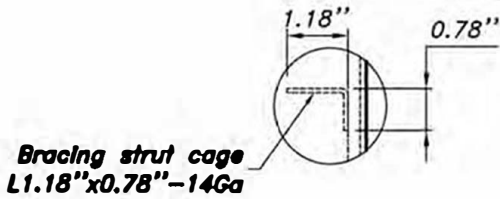

Common DETAILS Gas CAGES

GAS
CAGES.com

866-650-7827
21739 Highway 64
Canton, Texas 75103

LOADING HOOK

HEAVY GAUGE WIRE MESH

IBOLT PROTECTOR

Plate Base Leveller
Quantity: 04 pcs

Standard on Every Unit