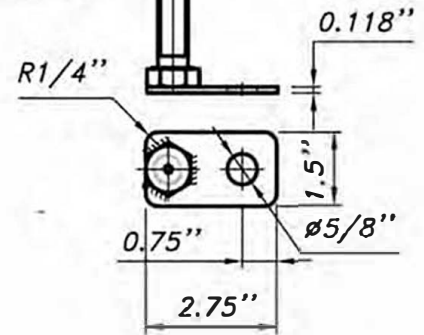

Common DETAILS Gas CAGES

GAS
CAGES.com

866-650-7827
21739 Highway 64
Canton, Texas 75103

LOADING HOOK

HEAVY GAUGE WIRE MESH

IBOLT PROTECTOR

Plate Base Leveller
Quantity: 04 pcs

Standard on Every Unit

Puck Lock System
Leg Levelers
Loading Hooks
Reinforced Hinges
Heavy Duty Steel Mesh

Replaceable Parts
Ships Fully Assembled
Heavy Duty Construction
Designed for Heavy Industrial Use
Includes adjustable legs for leveling and welded lift hooks