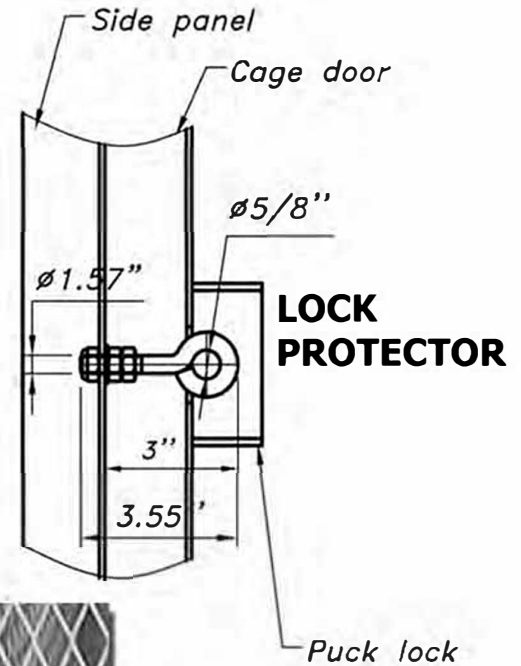

Common DETAILS Gas CAGES

GAS
CAGES.com

866-650-7827
21739 Highway 64
Canton, Texas 75103

LOADING HOOK

HEAVY GAUGE WIRE MESH

IBOLT PROTECTOR

Plate Base Leveller
Quantity: 04 pcs

Standard on Every Unit

Puck Lock System
Leg Levelers
Loading Hooks
Reinforced Hinges
Heavy Duty Steel Mesh

Replaceable Parts
Ships Fully Assembled
Heavy Duty Construction
Designed for Heavy Industrial Use
Includes adjustable legs for leveling and welded lift hooks