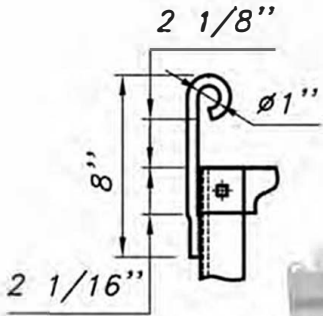

Common DETAILS Gas CAGES

GAS
CAGES.com

866-650-7827
21739 Highway 64
Canton, Texas 75103

LOADING HOOK

HEAVY GAUGE WIRE MESH

IBOLT PROTECTOR

Plate Base Leveller
Quantity: 04 pcs

Standard on Every Unit

Puck Lock System
Leg Levelers
Loading Hooks
Reinforced Hinges
Heavy Duty Steel Mesh

Replaceable Parts
Ships Fully Assembled
Heavy Duty Construction
Designed for Heavy Industrial Use
Includes adjustable legs for leveling and welded lift hooks